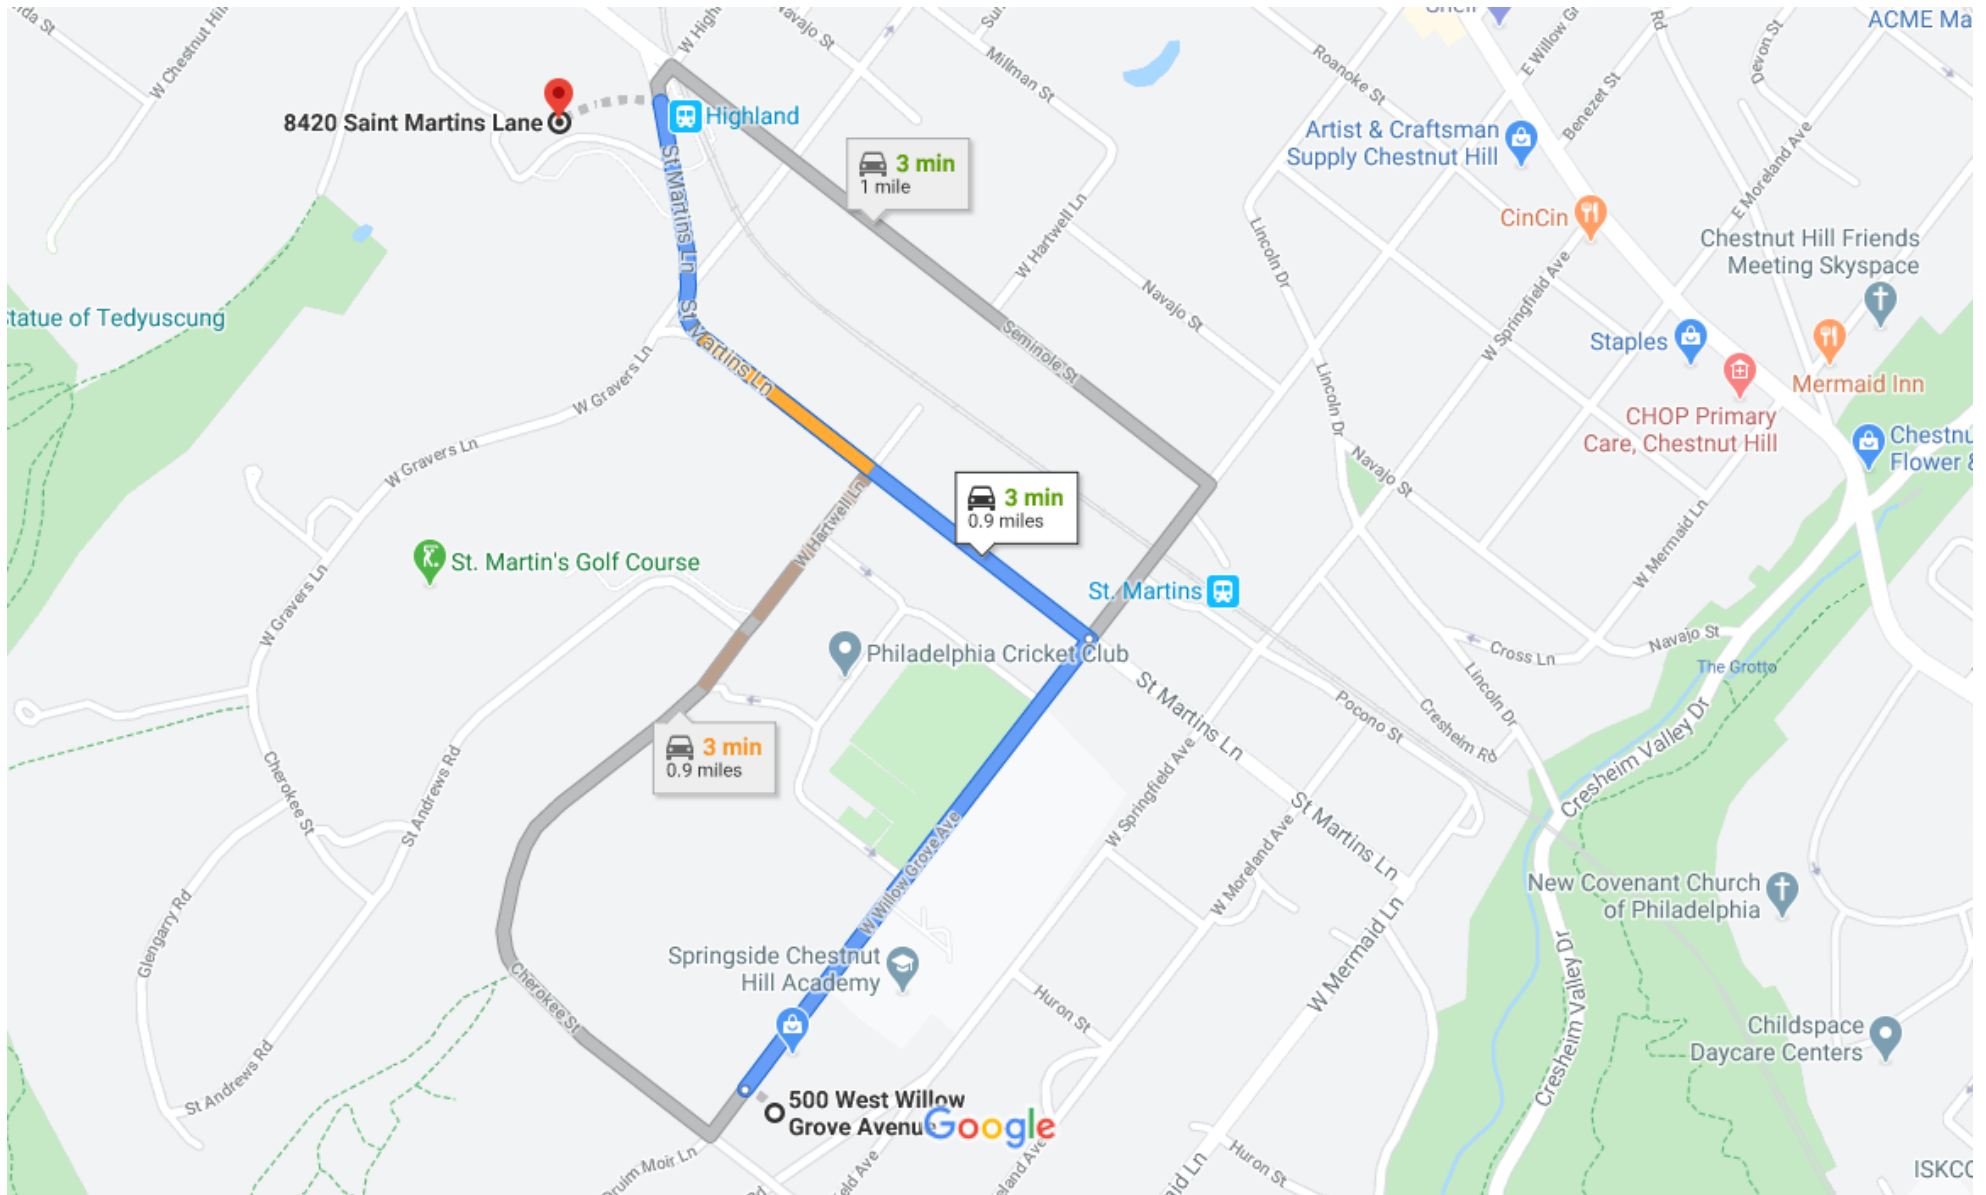

500 W Willow Grove Ave to 8420 St Martins Ln, Philadelphia, PA 19118

Drive 0.9 mile, 3 min

Home of Bob & Susan Peck. Park on St. Martins Lane or in Highland SEPTA parking lot. Walk up long driveway.

500 W Willow Grove Ave

Philadelphia, PA 19118

- ↑ 1. Head northeast on W Willow Grove Ave

0.4 mi

- ↶ 2. Turn left onto St Martins Ln

0.5 mi

8420 St Martins Ln

Philadelphia, PA 19118

These directions are for planning purposes only. You may find that construction projects, traffic, weather, or other events may cause conditions to differ from the map results, and you should plan your route accordingly. You must obey all signs or notices regarding your route.